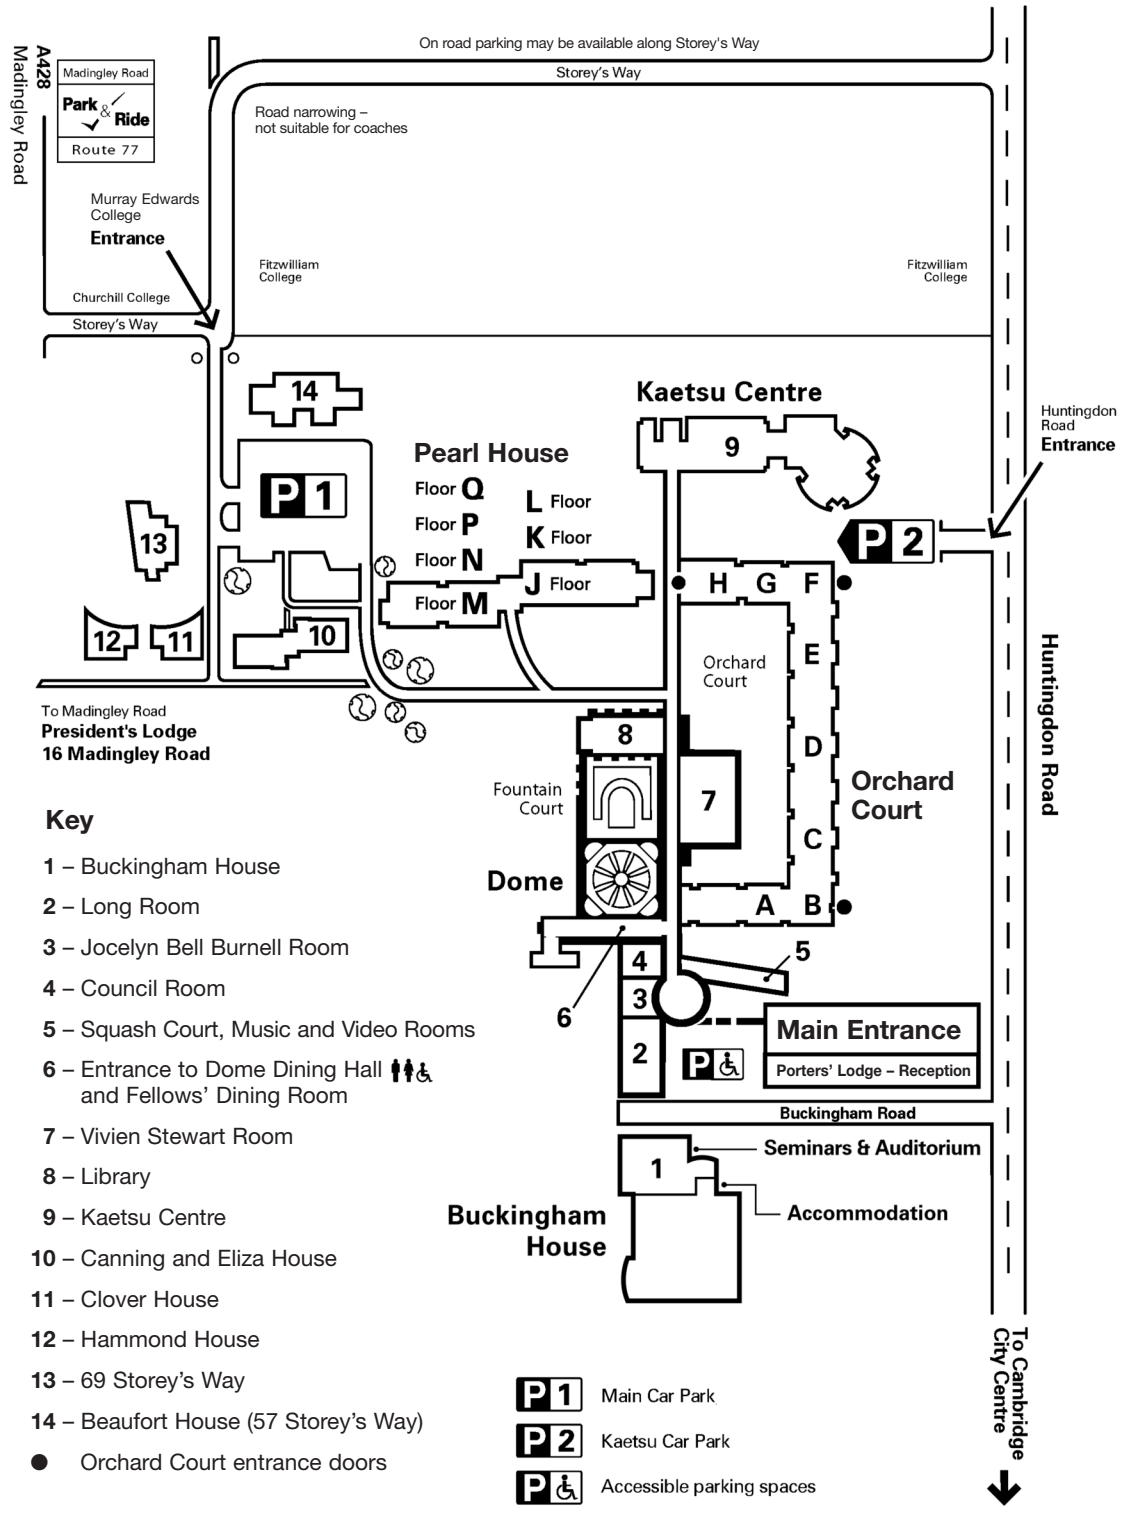

# Map 1 Site plan

For more detail on how to get to Murray Edwards College see Maps 2 and 3.

## Key

- 1 – Buckingham House
- 2 – Long Room
- 3 – Jocelyn Bell Burnell Room
- 4 – Council Room
- 5 – Squash Court, Music and Video Rooms
- 6 – Entrance to Dome Dining Hall  and Fellows' Dining Room
- 7 – Vivien Stewart Room
- 8 – Library
- 9 – Kaetsu Centre
- 10 – Canning and Eliza House
- 11 – Clover House
- 12 – Hammond House
- 13 – 69 Storey's Way
- 14 – Beaufort House (57 Storey's Way)
- Orchard Court entrance doors

-  Main Car Park
-  Kaetsu Car Park
-  Accessible parking spaces